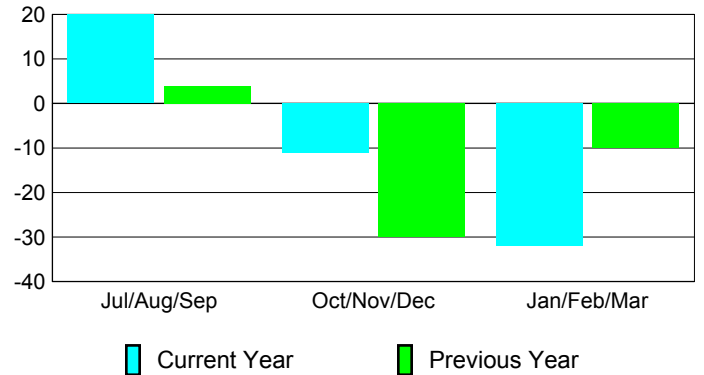

Membership Results
2009-2010

Membership
2008-2009

Month	Net Memb	Actual New	Actual Dropped	Gain/Loss of	Gain/Loss of
	Goal	Memb	Memb	Memb	Memb
Jul/Aug/Sep	50	109	-89	20	4
Oct/Nov/Dec	0	60	-71	-11	-30
Jan/Feb/Mar	0	51	-83	-32	-10
Totals	50	220	-243	-23	-36

Membership Results 2009-2010

Goal, New, Dropped, Gain/Loss

Comparison of Membership Gain/Loss

Current Year Compared to the Previous Year

Gender Comparison 2009-2010

Jul/Aug/Sep

Oct/Nov/Dec

Jan/Feb/Mar