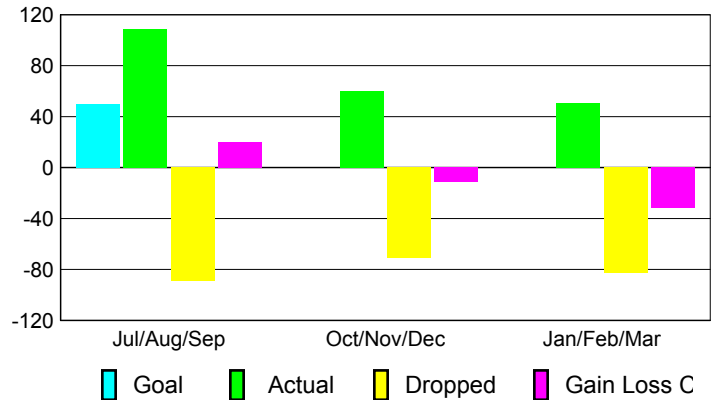

Membership Results 2009-2010

Goal, New, Dropped, Gain/Loss

Comparison of Membership Gain/Loss

Current Year Compared to the Previous Year